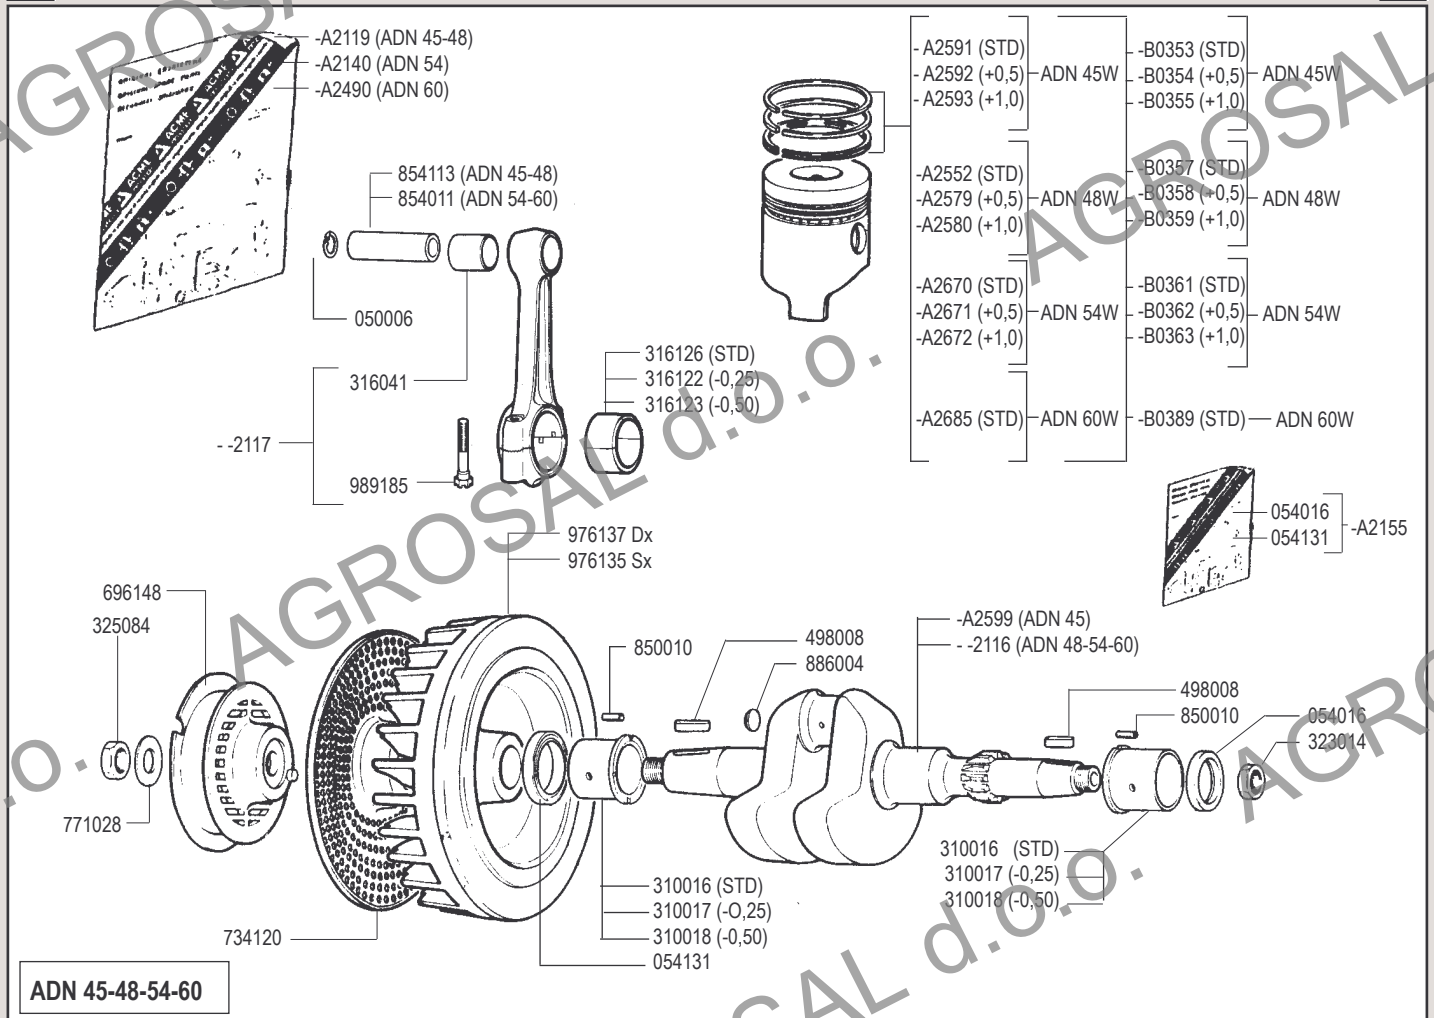

## ADN W - VW

ADN Testa nuova dal N 2260001 - ADN New type cylinder head from Serial N 2260001

cod. -B0369 SHORT BLOCK ADN 37 W  
 cod. -B0371 SHORT BLOCK ADN 43 W  
 cod. -B0373 SHORT BLOCK ADN 45 W

cod. -B0374 SHORT BLOCK ADN 48 W  
 cod. -B0375 SHORT BLOCK ADN 54 W

- ADN 37-43
- ADN 45-48-54-60

**RICAMBI - SPARE PARTS - ERSATZTEILE - PIECES DETACHEES - REPUESTOS**

- ADN 37-43
- ADN 45-48-54-60

RICAMBI - SPARE PARTS - ERSATZTEILE - PIECES DETACHEES - REPUESTOS

- ADN 37-43
- ADN 45-48-54-60