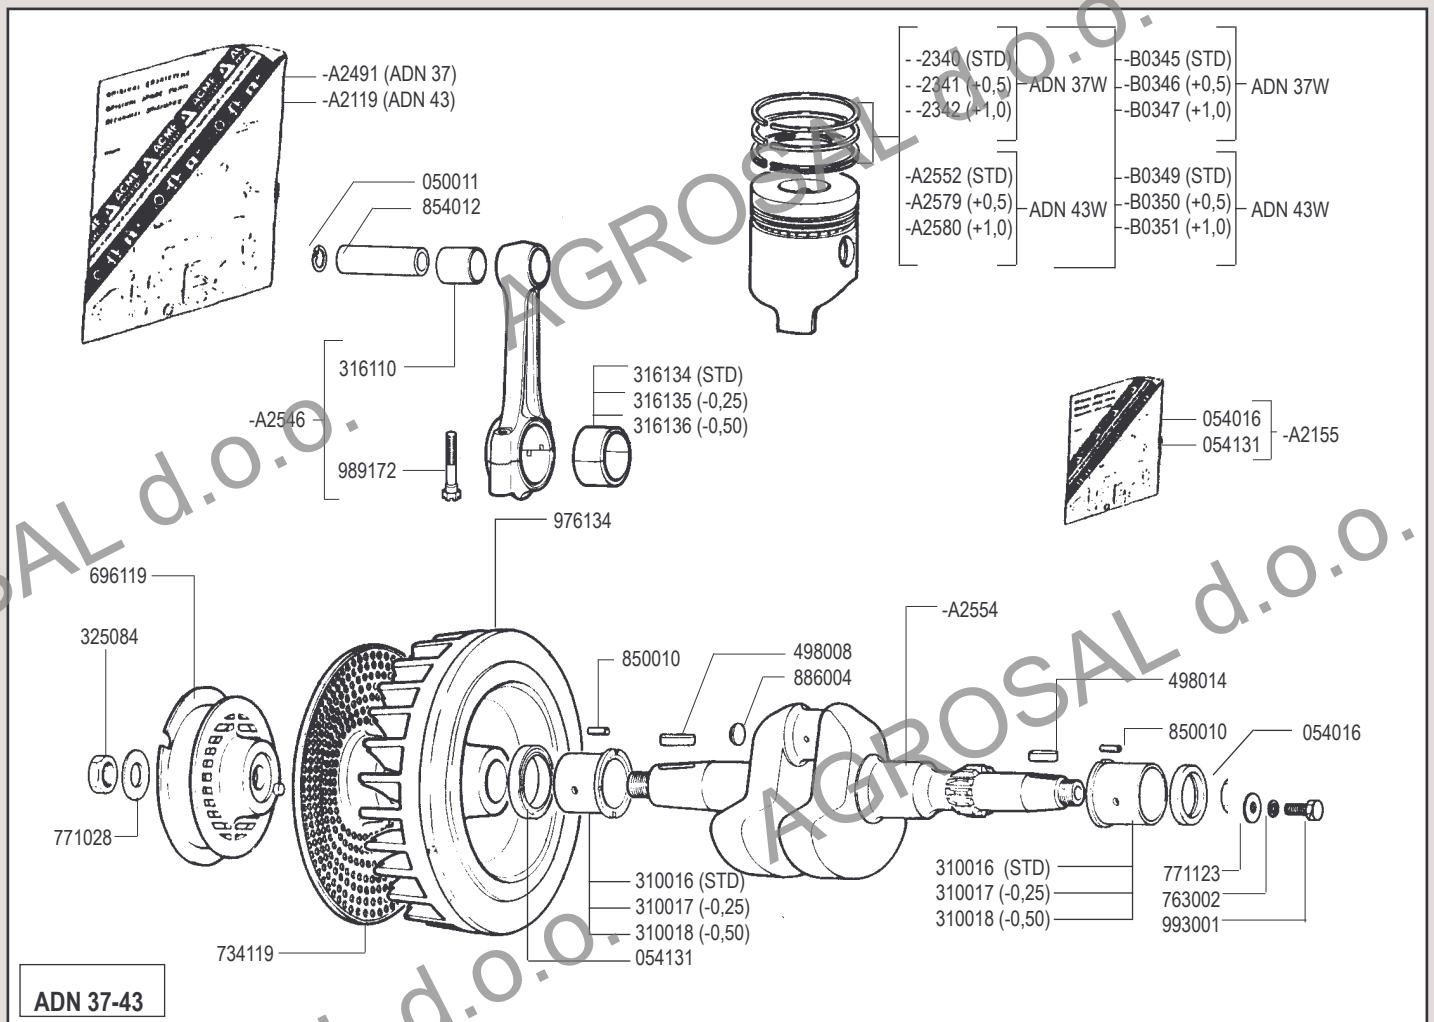

## ADN W - VW

ADN Testa nuova dal N 2260001 - ADN New type cylinder head from Serial N 2260001

cod. -B0369 SHORT BLOCK ADN 37 W  
 cod. -B0371 SHORT BLOCK ADN 43 W  
 cod. -B0373 SHORT BLOCK ADN 45 W

cod. -B0374 SHORT BLOCK ADN 48 W  
 cod. -B0375 SHORT BLOCK ADN 54 W

- ADN 37-43
- ADN 45-48-54-60

**RICAMBI - SPARE PARTS - ERSATZTEILE - PIECES DETACHEES - REPUESTOS**

- ADN 37-43
- ADN 45-48-54-60

RICAMBI - SPARE PARTS - ERSATZTEILE - PIECES DETACHEES - REPUESTOS

- ADN 37-43
- ADN 45-48-54-60