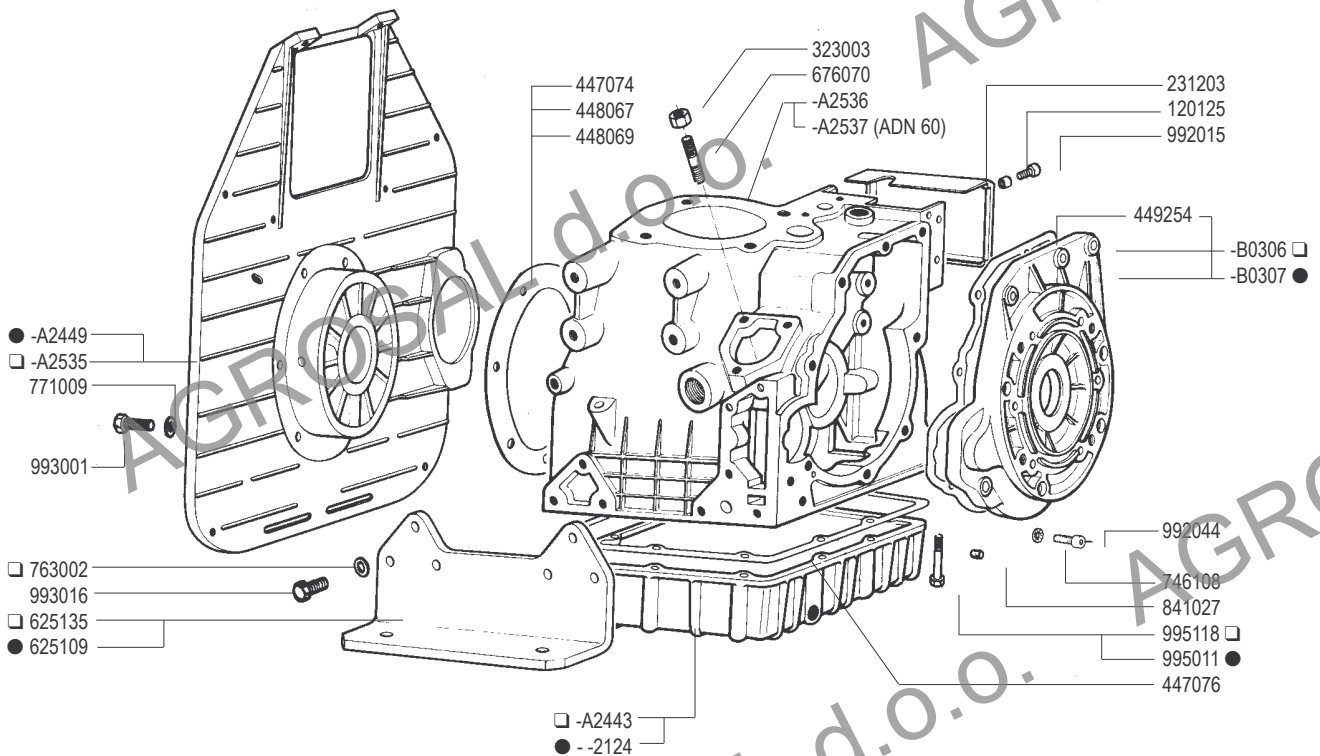

## ADN W - VW

ADN Testa nuova dal N 2260001 - ADN New type cylinder head from Serial N 2260001

cod. -B0369 SHORT BLOCK ADN 37 W  
 cod. -B0371 SHORT BLOCK ADN 43 W  
 cod. -B0373 SHORT BLOCK ADN 45 W

cod. -B0374 SHORT BLOCK ADN 48 W  
 cod. -B0375 SHORT BLOCK ADN 54 W

- ADN 37-43
- ADN 45-48-54-60

**RICAMBI - SPARE PARTS - ERSATZTEILE - PIECES DETACHEES - REPUESTOS**

- ADN 37-43
- ADN 45-48-54-60

RICAMBI - SPARE PARTS - ERSATZTEILE - PIECES DETACHEES - REPUESTOS

- ADN 37-43
- ADN 45-48-54-60