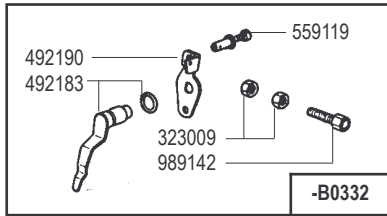

## ADN W - VW

ADN Testa nuova dal N 2260001 - ADN New type cylinder head from Serial N 2260001

cod. -B0369 SHORT BLOCK ADN 37 W  
 cod. -B0371 SHORT BLOCK ADN 43 W  
 cod. -B0373 SHORT BLOCK ADN 45 W

cod. -B0374 SHORT BLOCK ADN 48 W  
 cod. -B0375 SHORT BLOCK ADN 54 W

- ADN 37-43
- ADN 45-48-54-60

**RICAMBI - SPARE PARTS - ERSATZTEILE - PIECES DETACHEES - REPUESTOS**

- ADN 37-43
- ADN 45-48-54-60

RICAMBI - SPARE PARTS - ERSATZTEILE - PIECES DETACHEES - REPUESTOS

- ADN 37-43
- ADN 45-48-54-60