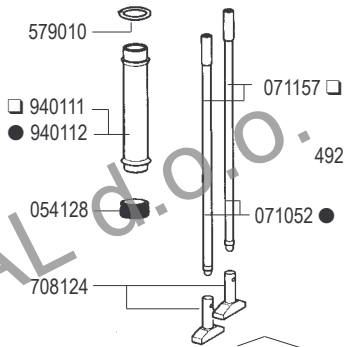

## ADN W - VW

ADN Testa nuova dal N 2260001 - ADN New type cylinder head from Serial N 2260001

cod. -B0369 SHORT BLOCK ADN 37 W  
 cod. -B0371 SHORT BLOCK ADN 43 W  
 cod. -B0373 SHORT BLOCK ADN 45 W

cod. -B0374 SHORT BLOCK ADN 48 W  
 cod. -B0375 SHORT BLOCK ADN 54 W

- ADN 37-43
- ADN 45-48-54-60

**RICAMBI - SPARE PARTS - ERSATZTEILE - PIECES DETACHEES - REPUESTOS**

- ADN 37-43
- ADN 45-48-54-60

RICAMBI - SPARE PARTS - ERSATZTEILE - PIECES DETACHEES - REPUESTOS

- ADN 37-43
- ADN 45-48-54-60