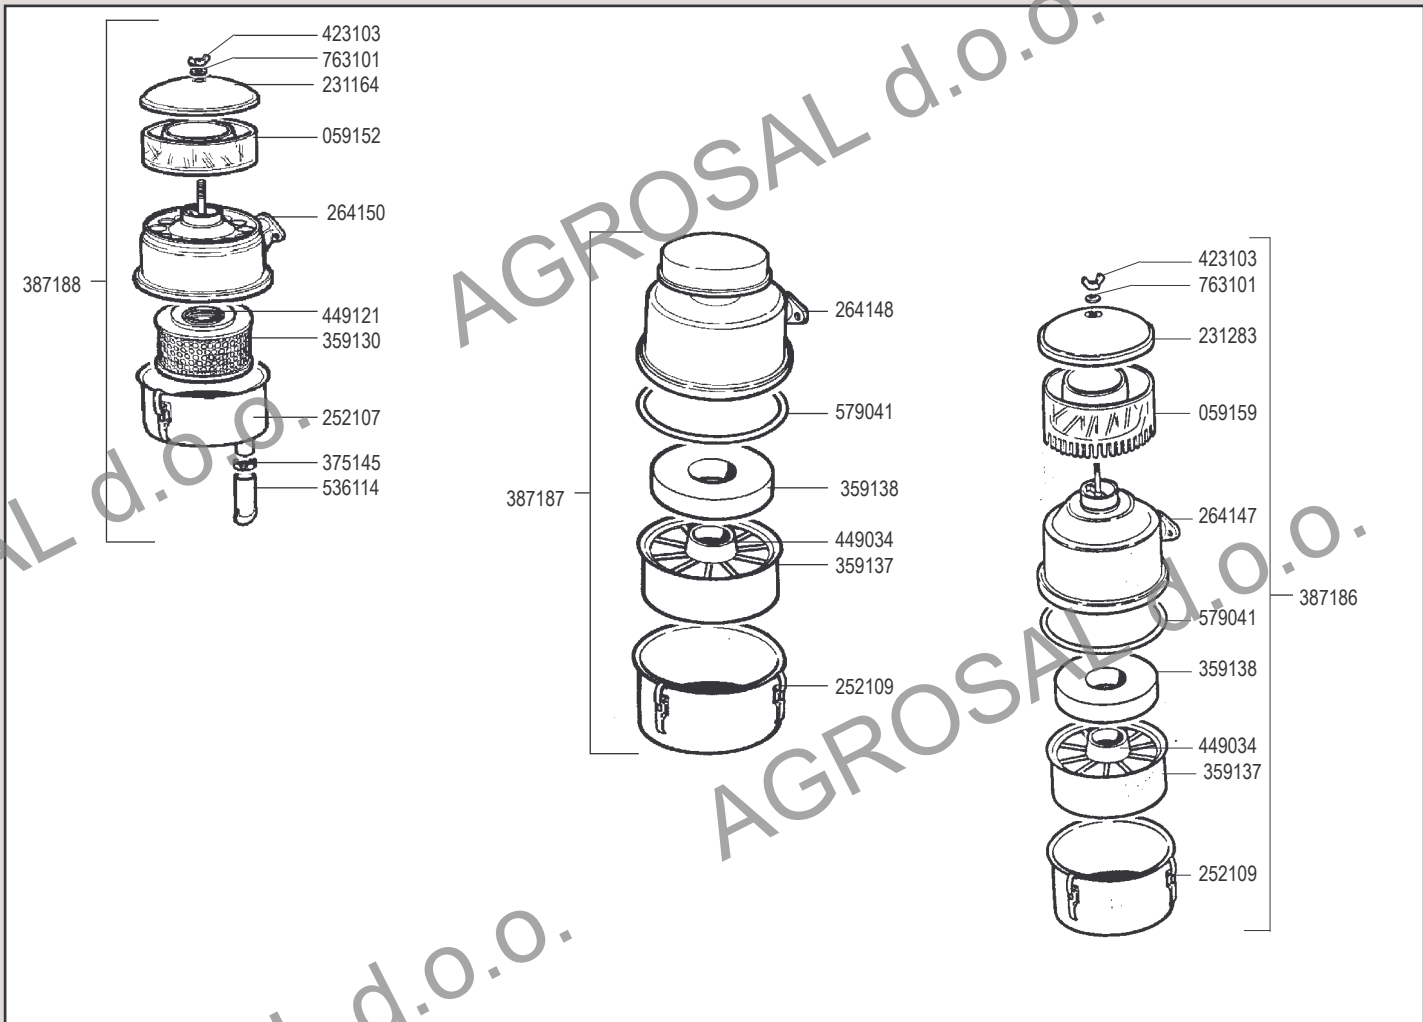

RICAMBI - SPARE PARTS - ERSATZTEILE - PIECES DETACHEES - REPUESTOS