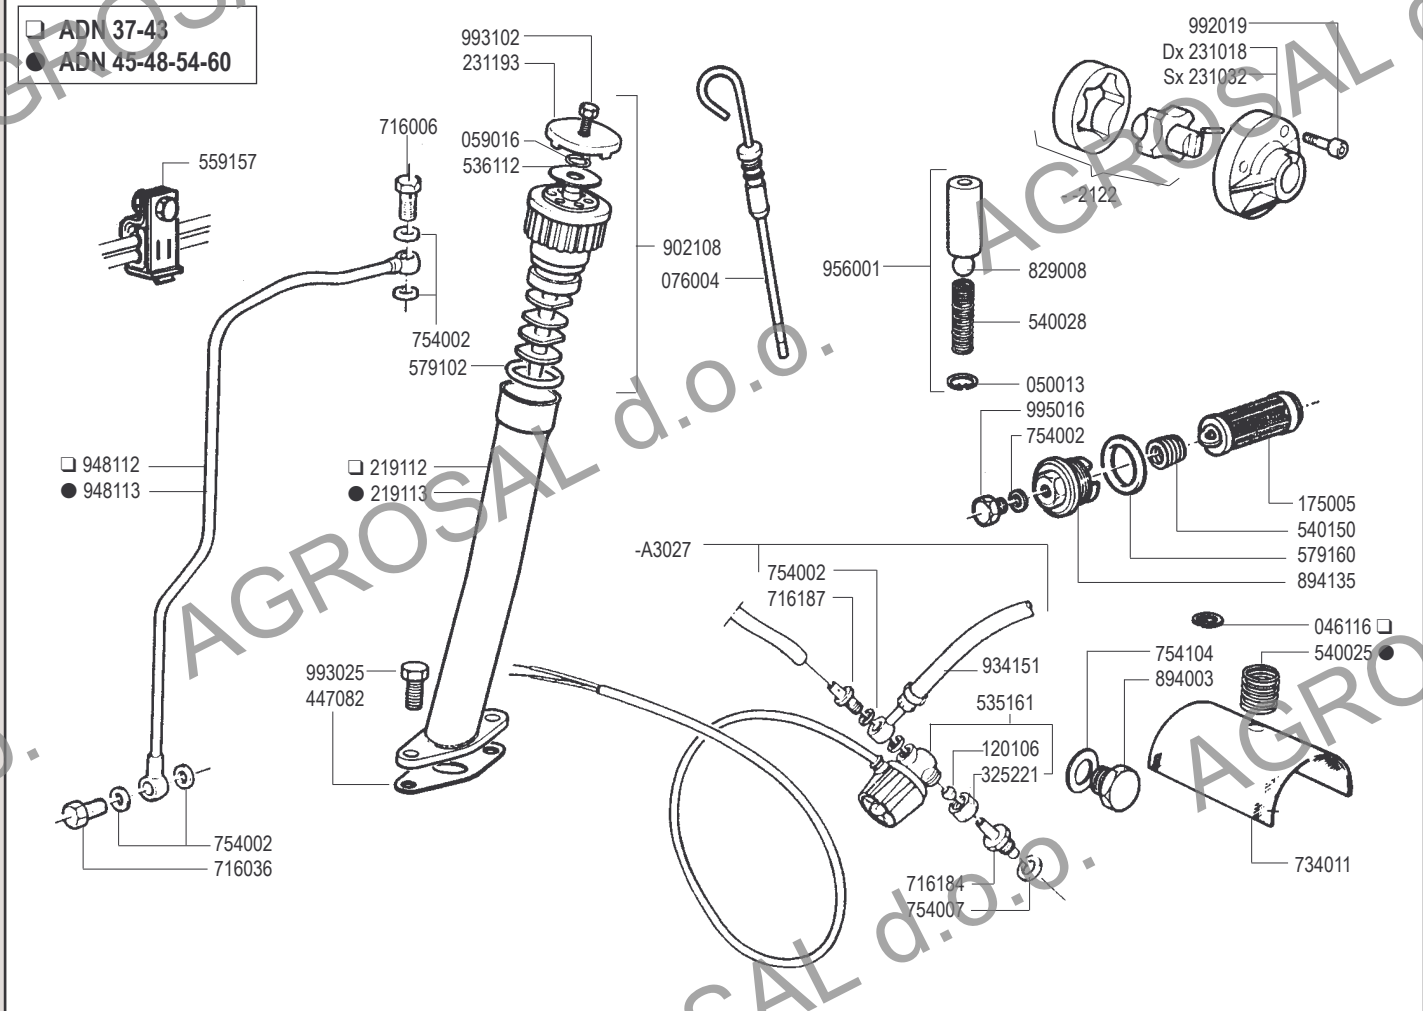

RICAMBI - SPARE PARTS - ERSATZTEILE - PIECES DETACHEES - REPUESTOS