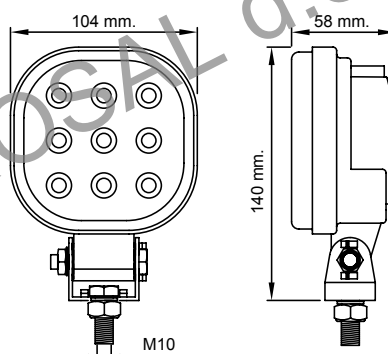

Consumo corrente: 1A a 12V; 0,42A a 24V
Corpo in alluminio e lente in PC,
Temperatura di esercizio -40°C a + 50°C,
IP67 30000 ore di vita
Certificati: CE RoHS
Current draw 1A to 12V; 0,42A to 24V
Aluminum housing, PC lens
Working temperature: -40°C to + 50°C
30000 Life time
CE RoHS approved