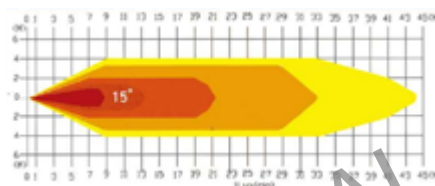

Art./Ref.	Modello/Model	Costruzione/Costruzione	Protezione IP/IP protection
0F01110	Flusso luminoso a lungo raggio (15°)	1 LED (CREE)	IP 67