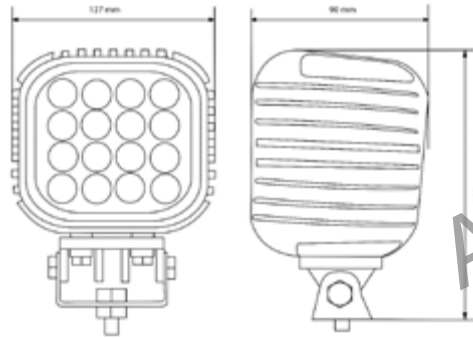

FARO LAVORO A LED (CREE) 127X90MM 10-30V 48W 3800LM

PHARE DE TRAVAIL 16 LED (CREE) 127X90 MM 10-30V 48W 3800LM
LED (CREE) WORK LIGHT 127X90MM 10-30V 48W 3800LM
LED- ARBEITSSCHEINWERFER 127X90 MM 16 LED (CREE) 10-30V 48W 3800LM
FARO DE TRABAJO LED (CREE) 127X90MM 10-30V 48W 3800LM

Corpo in alluminio e trasparente in vetro
Staffa di montaggio in acciaio inossidabile
Assorbimento corrente: 3,4A a 12V- 1,57A a 24V
Temperatura di esercizio: -40°C; +60°C
Certificati: CE, RoHS
Diecast aluminum housing
Glass lens
Stainless steel mounting bracket
Current draw: 3,4A a 12V- 1,57A a 24V
Work temperature: -40°C; +60°C
Life time: 30.000 hours
CE, RoHS approved