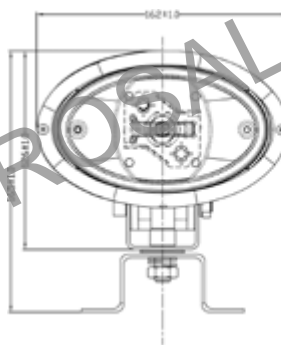

Connettore AMP
Resistenza agli urti PA6
IP65
Lampadina art. 00299 H3 12V 55W (PK22S) inclusa
External AMP connection
Impact resistant PA6 housing
IP65
Bulb pn 00299 H3 12V 55W (PK22S) included

Art./Ref.	Modello/Model	Corpo/Body	Trasparente/Transparent	Flusso luminoso/Luminous flux
84380	Singolo fascio di luce/Single flood beam	ABS	Vetro/Glass	/Raggio a lunga portata
84381	Doppio fascio di luce/Double flood beam	ABS	Vetro/Glass	Raggio a lunga portata