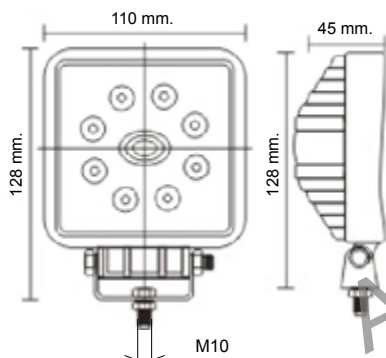

FARI DA LAVORO A LED

LED WORK LIGHTS

FARO DA LAVORO A LED 110X128MM 10-30V 24W 1440LM

PHARE DE TRAVAIL LED 110X128MM 10-30V 24W 1440LM
LED WORK LIGHT 110X128MM 10-30V 24W 1440LM
LED- ARBEITSSCHEINWERFER 110X128MM 10-30V 24W 1440LM
FARO DE TRABAJO LED 110X128MM 10-30V 24W 1440LM

Consumo di corrente: 1,8A a 12V; 0,9A a 24V
Temperatura colore: 6000K
Pre-cablato: 40-60cm
Corpo in alluminio, Lente in PC, Staffa di fissaggio in acciaio inossidabile
30000 ore di vita
Certificati: CE, RoHS, IP67
Diecast aluminum housing, PC lens, Stainless still mounting bracket
Current draw: 1,8A to 12V; 0,9A to 24V
Color temperature: 6000K
Life time 30000 hours
Cable 40-60cm
CE, RoHS, IP67 approved