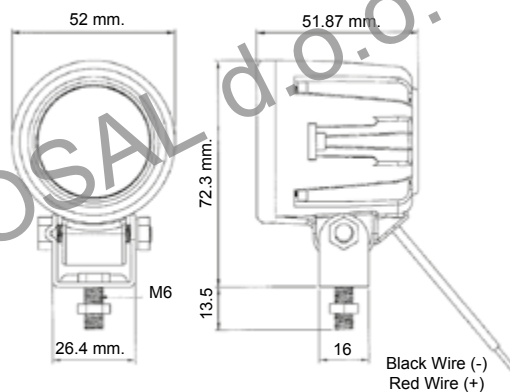

Consumo corrente: 0,36A a 12V,
Corpo in alluminio e lente in PC
Temperatura di esercizio -20°C a + 60°C,
Pre cabfato 30cm,
Colore temperatura: 6000-7000K Certificati: CE RoHS
Current draw 0,36A to 12V,
Aluminum housing,
PC lens,
Working temperature: -20°C to + 60°C, Pre-wired with 30cm cable,
Temperature color: 5000-6000k
CE RoHS approved