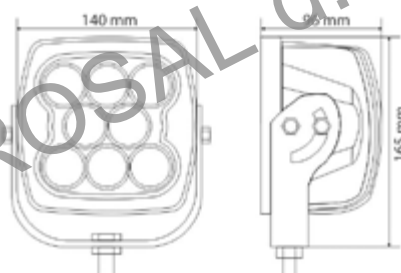

Corpo in alluminio
Trasparente in PC
Assorbimento di corrente: 6,1A a 12V - 2,77A a 24V
Staffa di rotazione M10
Elettronica integrata
Cablaggio 41cm con connettore Deutsch
Temperatura di esercizio: -40°C + 60°C
Temperatura colore: 6500K Durata vita 5000 ore
Certificati: CE RoHS
Diecast aluminum housing
PC lens
Current draw: 6,1A to 12V - 2,77A to 24V
Single M10 bolt & vertical rotation bracket
Electronics integrated
Cable 41 cm with Deutsch connector
Work temperature: -40°C + 60°C Color temperature: 6500K
Life time 5000 hours
CE, RoHS Approved