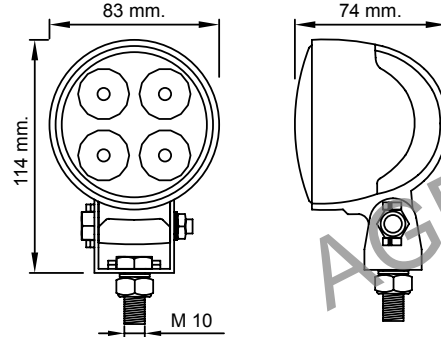

FARO LAVORO A LED 83X114MM 12-24V 12W 720LM

PHARE DE TRAVAIL LED 83X114MM 12-24V 12W 720LM
LED WORK LIGHT 83X114MM 12-24V 12W 720LM
LED- ARBEITSSCHEINWERFER 83X114MM 12-24V 12W 720LM
FARO DE TRABAJO LED 83X114MM 12-24V 12W 720LM

Consumo corrente: 0,65A a 12V; 0,35A a 24V
Corpo in alluminio e lente in PC,
Temperatura di esercizio -40°C a + 50°C
Certificati: CE RoHS
Current draw 0,65A to 12V; 0,35A to 24V
Aluminum housing, PC lens
Working temperature: -40°C to + 50°C
CE RoHS approved