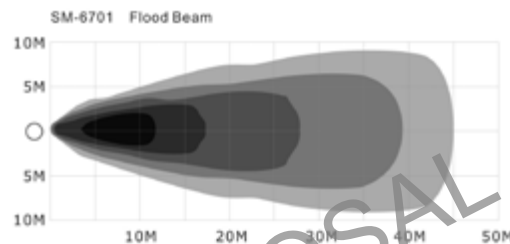

Art./Ref.	Modello/Model	Costruzione/Costruzione	Protezione IP/IP protection
0F01123	Flusso luminoso ad ampia portata (30°)/30° Flood Beam	7 LED (CREE)	IP67