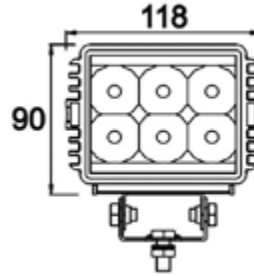

BARRA LUCI A LED 118X90 MM 12-28V 18W 1350 LM
BARRE LUMINEUSE A LED 118X90 MM 12-28V 18W 1350LM
LED LIGHT BAR 118X90 MM 12-28V 18W 1350LM
LED-LEUCHTBALKEN 118X90 MM 12-28V 18W 1350LM
BAR DE LUZ A LED 118X90 MM 12-28V 18W 1350LM

Cablaggio in uscita 40 cm
Corpo in alluminio e lente in PC Staffa di montaggio in acciaio inox
Assorbimento corrente: 1,12A to 12V; 0,58A to 24V
Resistenza agli shock 20g
Certificati: CE, RoHS
Cable 40 cm
Aluminum housing PC lens, Stainless steel mounting bracket Working temperature: -40°C to +50°C
Current draw: 1,12A to 12V; 0,58A to 24V
Shock resistance 20g
CE RoHS approved

Art./Ref.	Modello/Model	Protezione IP/IP protection
84376	Flusso luminoso a lunga portata/Spot beam	IP67

BARRA LUCI A LED 200X90 MM 12-28V 36W 2700LM
BARRE LUMINEUSE A LED 200X90MM 12-28V 36W 2700LM
LED LIGHT BAR 200X90 MM 12-28V 36W 2700LM
LED-LEUCHTBALKEN 200X90MM 12-28V 36W 2700LM
BAR DE LUZ A LED 200X90MM 12-28V 36W 2700LM