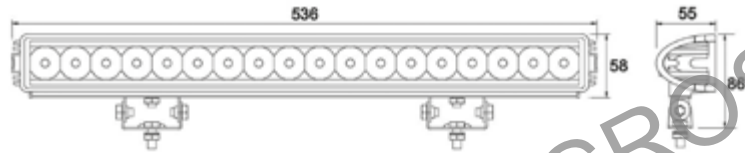

FARI DA LAVORO A LED

LED WORK LIGHTS

BARRA LUCI A LED 536X58MM 12-28V 54W 4050LM
BARRE LUMINEUSE A LED 536X58MM 12-28V 54W 4050LM
LED LIGHT BAR 536X58MM 12-28V 54W 4050LM
LED-LEUCHTBALKEN 536X58MM 12-28V 54W 4050LM
BAR DE LUZ A LED 536X58MM 12-28V 54W 4050LM