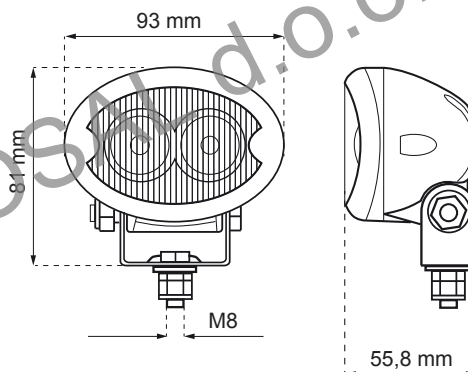

FARO LAVORO A LED 93X81MM 9-56V 6W 250LM

PHARE DE TRAVAIL LED 93X81MM 9-56V 6W 250LM
LED WORK LIGHT 93X81MM 9-56V 6W 250LM
LED- ARBEITSSSCHEINWERFER 93X81MM 9-56V 6W 250LM
FARO DE TRABAJO LED 93X81MM 9-56V 6W 250LM