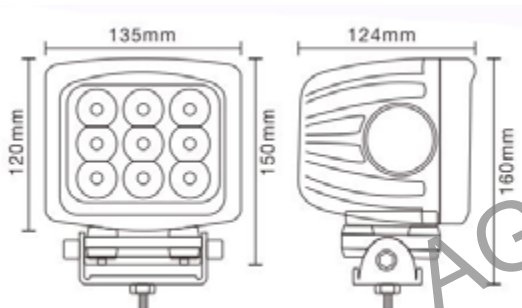

### FARO LAVORO AL LED (CREE) 135X120MM 10-30V 90W 8100LM

PHARE DE TRAVAIL 9 LED (CREE) 135X120MM 10-30V 90W 8100LM  
 LED (CREE) WORK LIGHT 135X120MM 10-30V 90W 8100LM  
 LED- ARBEITSSCHEINWERFER 9 LED (CREE) 135X120MM 10-30V 90W 8100LM  
 FARO DE TRABAJO LED (CREE) 135X120MM 10-30V 90W 8100LM