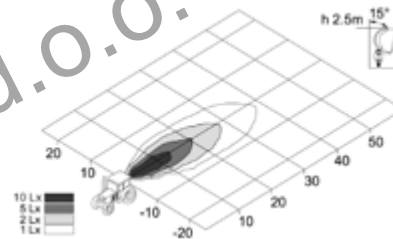

Art./Ref.	Modello/Model	Costruzione/Costruzione	Protezione IP/IP protection
0F01106	Flusso luminoso ad ampio raggio/ Flood beam	4 LED	IP 67

FARO LAVORO A LED OVALE 165X113,5MM 10-30V 65W 5850LM

PHARE DE TRAVAIL LED 165X113,5MM 10-30V 65W 5850LM
OVAL LED WORK LIGHT 165X113,5MM 10-30V 65W 5850LM
LED- ARBEITSSCHEINWERFER 165X113,5MM 10-30V 65W 5850LM
FARO DE TRABAJO LED 165X113,5MM 10-30V 65W 5850LM