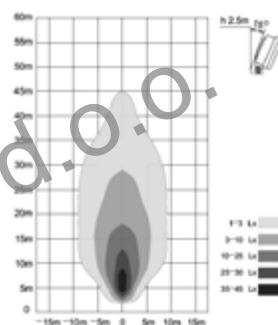

FARI DA LAVORO A LED

LED WORK LIGHTS

FARO LAVORO A LED OVALE 148X92MM 12-28V 24W 1800LM

PHARE DE TRAVAIL LED 148X92MM 12-28V 24W 1800LM
OVAL LED WORK LIGHT 148X92MM 12-28 V 24W 1800LM
LED- ARBEITSSSCHEINWERFER 148X92MM 12-28V 24W 1800LM
FARO DE TRABAJO LED 12/28V 148X92MM 12-28V 24W 1800LM