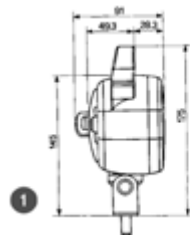

FARO LAVORO ALOGENO 124X124MM

PHARE DE TRAVAIL 124X124MM
HALOGEN WORK LIGHT 124X124MM
ZUSATZSCHEINWERFER 124X124MM
FARO DE TRABAJO ALOGENO 124X124MM