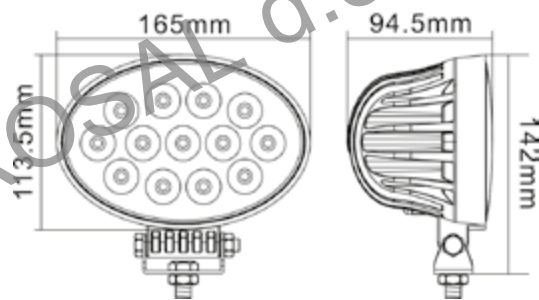

Corpo in alluminio e lente in PC,
Consumo corrente: 3,92A a 12V; 1,99A a 24V
Temperatura colore 6000K
Pre-cabato 40-60cm
Certificati: CE RoHS IP67
Aluminum housing and PC lens
Current draw: 3,92A to 12V; 1,99A to 24V
Color temperature 6000K
Cable 40-60cm
CE RoHS IP67 approved