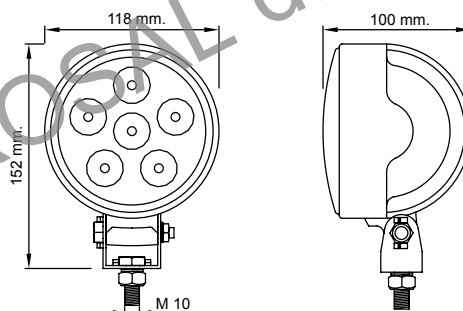

Consumo corrente: 0,9A a 12V; 0,48A a 24V
Corpo in alluminio e lente in PC,
Temperatura di esercizio -40°C a + 50°C
Certificati: CE RoHS
*Current draw 0,9A to 12V; 0,48A to 24V
Aluminum housing,
PC lens Working temperature: -40°C to + 50°C
CE RoHS approved*