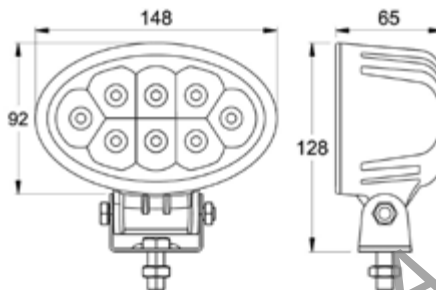

FARI DA LAVORO A LED

LED WORK LIGHTS

FARO LAVORO A LED OVALE 148X92MM 12-28V 24W 1800LM

PHARE DE TRAVAIL LED 148X92MM 12-28V 24W 1800LM
OVAL LED WORK LIGHT 148X92MM 12-28 V 24W 1800LM
LED- ARBEITSSSCHEINWERFER 148X92MM 12-28V 24W 1800LM
FARO DE TRABAJO LED 12/28V 148X92MM 12-28V 24W 1800LM