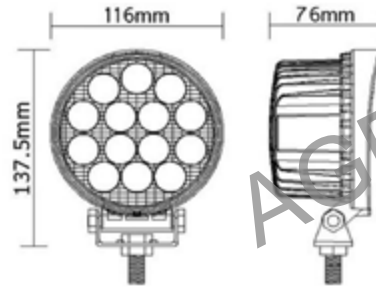

FARO LAVORO A LED (EPSITAR) 116X137,5MM 10-30 V 42W 2500LM

PHARE DE TRAVAIL 14 LED (EPSITAR) 116X137,5MM 10-30 V 42W 2500LM
LED (EPSITAR) WORK LIGHT 116X137,5MM 10-30 V 42W 2500LM
LED- ARBEITSSSCHEINWERFER 116X137,5MM 10-30 V 42W 2500LM 14 LED (EPSITAR)
FARO DE TRABAJO LED (EPSITAR) 116X137,5MM 10-30 V 42W 2500LM

Corpo in alluminio e trasparente in PC,
Consumo di corrente: 2,856A a 12V- 2,243A a 13,8V- 1,601A a 24V,
Temperatura colore 6000K,
Cablaggio 40-60 cm Staffa di fissaggio in acciaio inox,
Durata vita: 30000 ore
Certificati: CE, RoHS

Diecast aluminum housing,
PC lens,
Current draw: 2,856A to 12V- 2,243A to 13,8V- 1,601A to 24V,
Cable 40-60cm,
Color temperature: 6000K,
Life time 30000 hours
CE RoHS approval