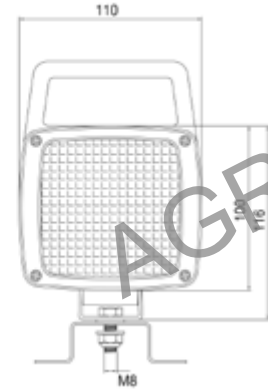

FARO LAVORO ALOGENO 100X100MM CON MANIGLIA

PHARE DE TRAVAIL 100X100MM AVEC POIGNEE
HALOGEN WORK LAMP 100X100MM WITH HANDLE
HALOGENARBEITSSCHEINWERFER 100X100MM MIT GRIFF
FARO DE TRABAJO 100X100MM CON MANILLA