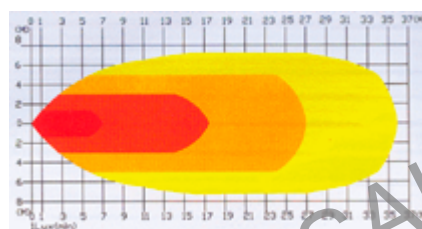

FARO LAVORO A LED 93X81MM 9-56V 6W 250LM

PHARE DE TRAVAIL LED 93X81MM 9-56V 6W 250LM
LED WORK LIGHT 93X81MM 9-56V 6W 250LM
LED- ARBEITSSSCHEINWERFER 93X81MM 9-56V 6W 250LM
FARO DE TRABAJO LED 93X81MM 9-56V 6W 250LM