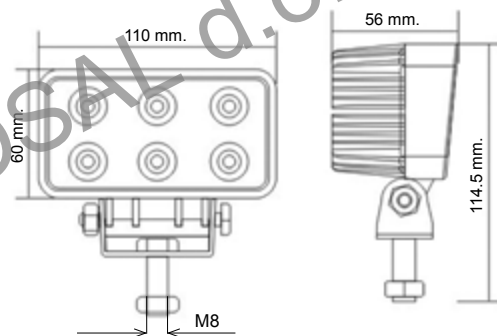

Consumo di corrente: 1,4A a 12V; 0,75A a 24V
Temperatura colore: 6000K
Pre-cablato: 40-60cm
Corpo in alluminio, Lente in PC, Staffa di fissaggio in acciaio inossidabile
30000 ore di vita
Certificati: E-mark, CE, RoHS, IP67
Diecast aluminum housing, PC lens, Stainless steel mounting bracket
Current draw: 1,4A to 12V; 0,75A to 24V
Color temperature: 6000K
Life time 30000 hours
Cable 40-60cm
E-mark CE RoHS IP67