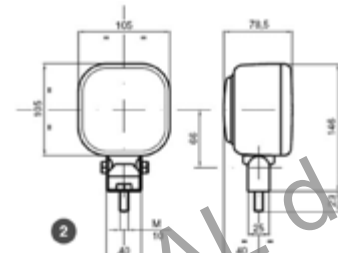

FARO LAVORO ALOGENO 124X124MM

PHARE DE TRAVAIL 124X124MM
HALOGEN WORK LIGHT 124X124MM
ZUSATZSCHEINWERFER 124X124MM
FARO DE TRABAJO ALOGENO 124X124MM