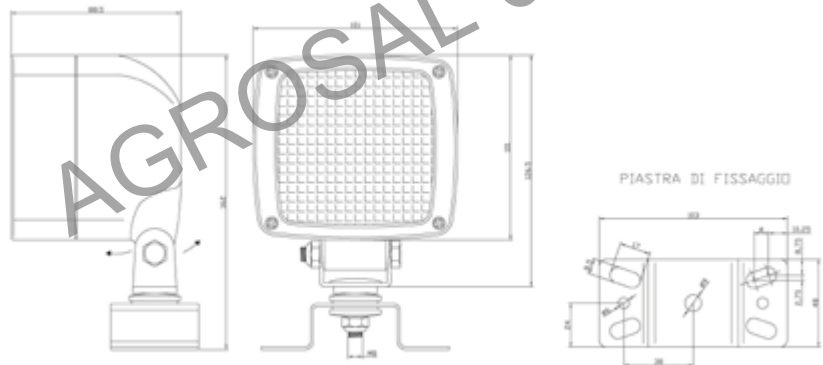

Staffa a omega, Orientabile, Connettore AMP,
Lampadina non inclusa
Art. 00299 H3 12V 55W (PK22S)
Art. 00446 H3 24V 70W (PK22S)

Omega bracket, Twist-and-tilt mounting bracket, housing with waterproof AMP connector,
Bulb not included
Pn 00299 H3 12V 55W (PK22S)
Pn 00446 H3 24V 70W (PK22S)

Art./Ref.	Corpo/Body	Trasparente/Transparent	Flusso luminoso/Luminous flux
17685	ABS	Vetro/Glass	Ad ampio raggio/Wide beam range