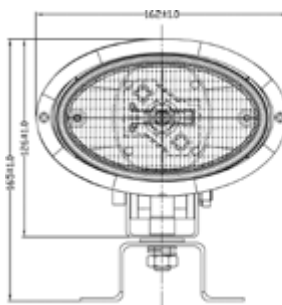

FARI DA LAVORO

WORK LIGHTS

FARI DA LAVORO PRISMATI

PHARES DE TRAVAIL OVAL ECLAIRAGE LARGE
OVAL WORK LAMPS
ARBEITSSCHEINWERFER OVAL
FAROS DE TRABAJO OVAL

Connettore AMP
Resistenza agli urti PA6
IP65
Lampadina art. 00299 H3 12V 55W (PK22S) inclusa
External AMP connection
Impact resistant PA6 housing
IP65
Bulb pn 00299 H3 12V 55W (PK22S) included

Art./Ref.	Modello/Model	Corpo/Body	Trasparente/Transparent	Flusso luminoso/Luminous flux
84378	Singolo fascio di luce/Single flood beam	ABS	Vetro/Glass	Ad ampio raggio
84379	Doppio fascio di luce/Double flood beam	ABS	Vetro/Glass	Ad ampio raggio

FARI DA LAVORO OVALI

PHARE DE TRAVAIL OVAL AVEC ECLAIRAGE LARGE
WORK LAMP LONG RANGE BEAM
ARBEITSSCHEINWERFER OVAL
FARO DE TRABAJO OVAL CON VISION DE LARGO ALCANCE