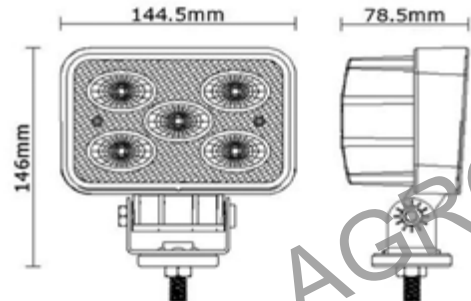

FARO LAVORO A LED (CREE) 145X122MM 10-30V 50W 7200 LM

PHARE DE TRAVAIL 5 LED (CREE) 145X122MM 10-30V 50W 7200 LM
LED (CREE) WORK LIGHT 145X122MM 10-30V 50W 7200 LM
LED- ARBEITSSCHEINWERFER 145X122MM 10-30V 5 LED (CREE) 50W 7200 LM
FARO DE TRABAJO LED (CREE) 145X122MM 10-30V 50W 7200 LM

Cablaggio 40-60cm,
Assorbimento corrente: 4,225A a 12V; 3,502A a 13,8V; 1,880A a 24V
Temperatura colore: 6000K, Corpo in alluminio
Lente in PC
Cablaggio 40-60cm
Durata vita: 30.000 ore
Certificati: CE, RoHS
Diecast aluminum housing
PC lens
Current draw: 4,225A a 12V; 3,502A a 13,8V; 1,880A a 24V
Cable 40-60cm
Color temperature: 6000K,
Life time 30000 hours
Flood beam (120°)
CE RoHS Approval