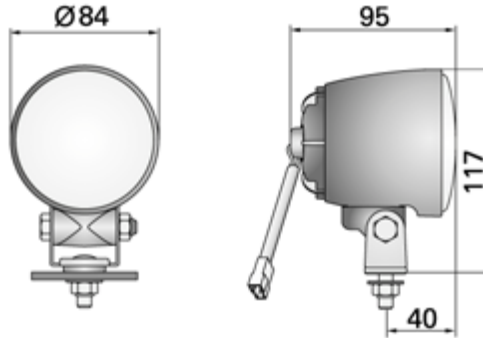

FARO LAVORO Ø 84MM

MINI-PHARE DE TRAVAIL ROND A REFLECTEUR Ø 84MM
WORK LAMP Ø 84MM
ARBEITSSCHEINWERFER Ø 84MM
FARO LAVORO ROTONDO Ø 84MM

IP68
Cablaggio 200mm con connettore AMP
Lampadina non inclusa
Art. 00299 H3 12V 55W (PK22S)
Art. 00446 H3 24V 70W (PK22S)
Intercambiabili Hella 1GO996176001/1GO996176111
IP68
Cable 200 mm with AMP connector
Bulb not included
Pn 00299 H3 12V 55W (PK22S)
Pn 00446 H3 24V 70W (PK22S)
Equivalent of Hella 1GO 996 176-001 and 1GO 996 176-111 part number

Art./Ref.	Corpo/Body	Trasparente/Transparent	Flusso luminoso/Luminous flux
76478	ABS	Vetro/Glass	Ad ampio raggio/Wide beam range

FARI DA LAVORO ALOGENI OVALI

PHARE DE TRAVAIL OVALE
HALOGEN OVAL WORK LAMPS
HALOGENARBEITSSCHEINWERFER-OVAL
FARO DE TRABAJO ALOGENO OVALO