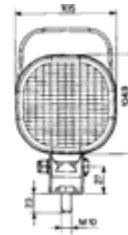

FARO LAVORO ALOGENO 124X124MM

PHARE DE TRAVAIL 124X124MM
HALOGEN WORK LIGHT 124X124MM
ZUSATZSCHEINWERFER 124X124MM
FARO DE TRABAJO ALOGENO 124X124MM