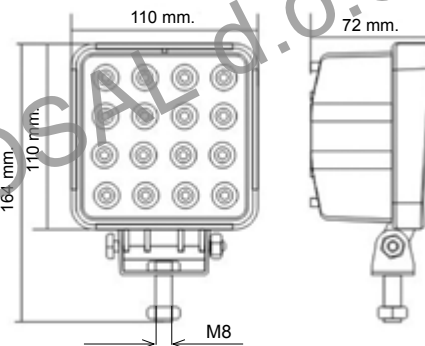

Consumo di corrente: 3,8A a 12V; 1,9A a 24V
Temperatura colore: 6000K
Pre-cablato: 40-60cm
Corpo in alluminio, Lente in PC, Staffa di fissaggio in acciaio inossidabile
30000 ore di vita
Certificati: CE RoHS IP67
Diecast aluminum housing, PC lens, Stainless steel mounting bracket
Current draw: 3,8A a 12V; 1,9A a 24V
Color temperature: 6000K
Life time 30000 hours
Cable 40-60cm
CE RoHS IP67 approved