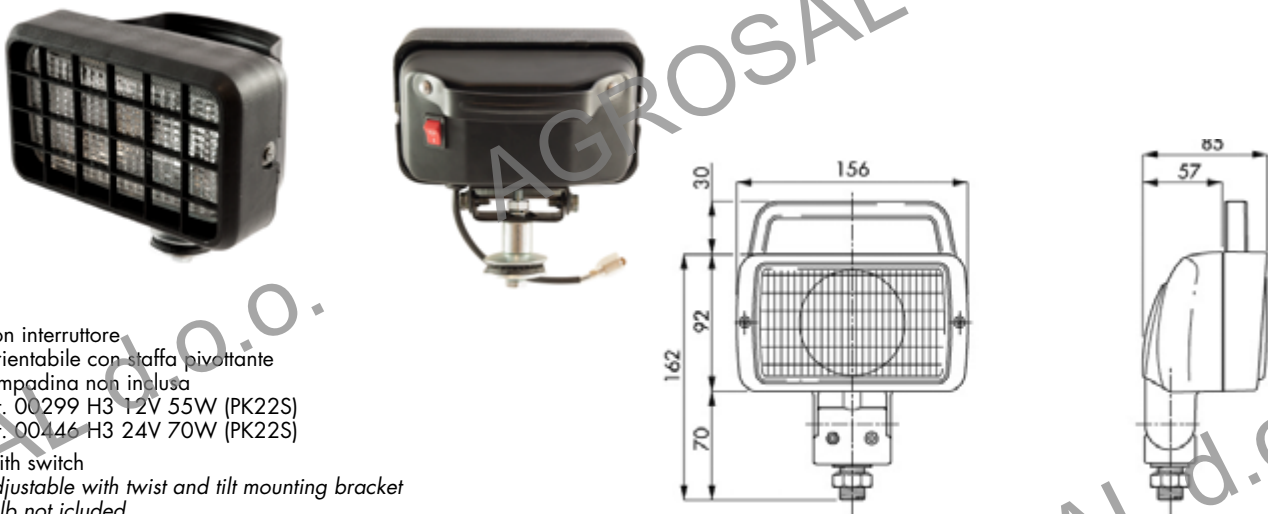

Con interruttore
Orientabile con staffa pivotante
Lampadina non inclusa
art. 00299 H3 12V 55W (PK22S)
art. 00446 H3 24V 70W (PK22S)
With switch
Adjustable with twist and tilt mounting bracket
Bulb not included
Pn 00299 H3 12V 55W (PK22S)
Pn 00446 H3 24V 70W (PK22S)

Art./Ref.	Corpo/Body	Trasparente/Transparent	Flusso luminoso/Luminous flux
03580	Alluminio	Vetro/Glass	Luce ad ampio raggio