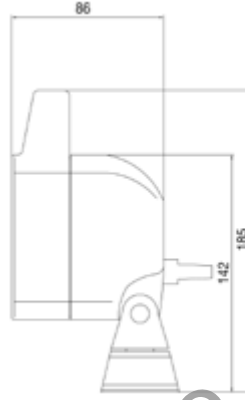

FARO LAVORO ALOGENO 100X100MM CON MANIGLIA

PHARE DE TRAVAIL 100X100MM AVEC POIGNEE
HALOGEN WORK LAMP 100X100MM WITH HANDLE
HALOGENARBEITSSCHEINWERFER 100X100MM MIT GRIFF
FARO DE TRABAJO 100X100MM CON MANILLA